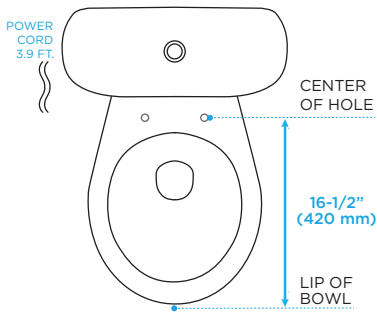

ELONGATED FRONT WASHLET

1. Elongated seats approximately 18-1/2 inches (470 mm) from mounting holes to front of bowl.

2. Minimum of 2 inches (50 mm) from front face of tank to the center of mounting holes.

3. Approximately 5-1/2 inches (140 mm) from the centers of the seat mounting holes.

4. Minimum of 8 inches (203 mm) of open space from center of toilet to edge of flat bowl surface.

ROUND FRONT WASHLET

1. Round seats approximately 16-1/2 inches (420 mm) from mounting holes to front of bowl.