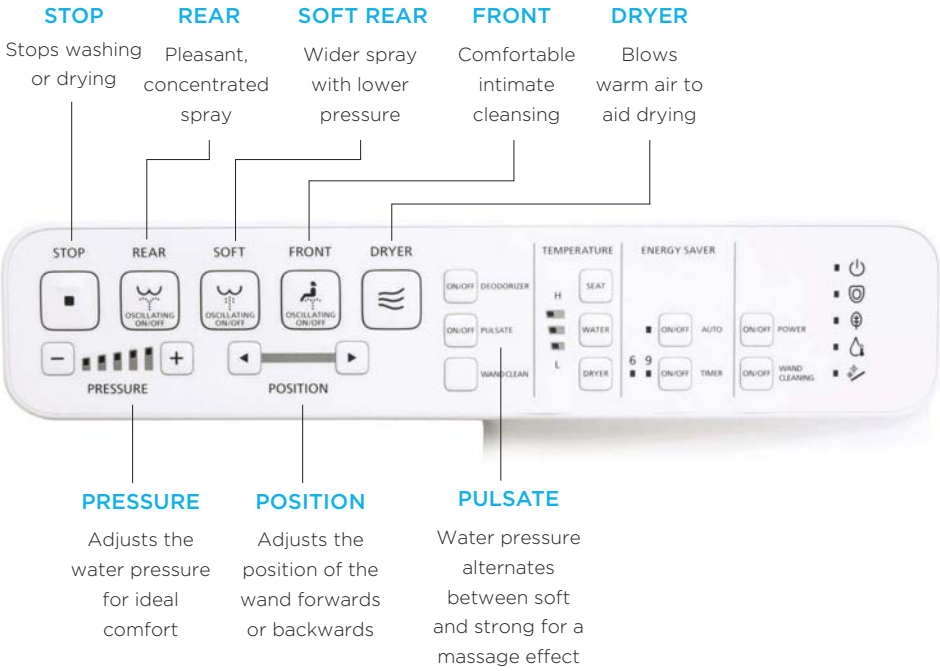

HOW THE REMOTE CONTROL WORKS

Easy and Convenient to Use.

WASHLET C2 model