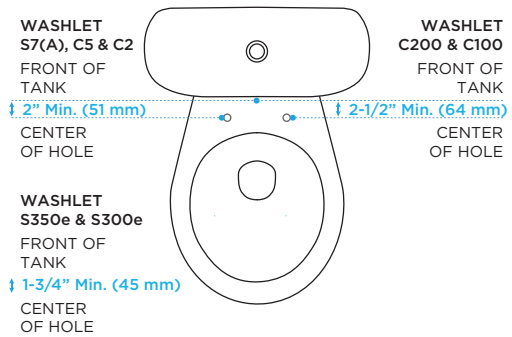

ICON GUIDE

TOILET

- 

1G 1.0 GPF

1G toilets use the power of gravity to provide the most efficient flush in the industry.
- 

WATER SAVING

Water efficient toilets designed with 1.28 gallons per flush or less.
- 

ELONGATED FRONT WASHLET

1. Elongated seats approximately 18-1/2 inches (470 mm) from mounting holes to front of bowl.

2. Minimum of 2 inches (50 mm) from front face of tank to the center of mounting holes.

3. Approximately 5-1/2 inches (140 mm) from the centers of the seat mounting holes.

4. Minimum of 8 inches (203 mm) of open space from center of toilet to edge of flat bowl surface.

ROUND FRONT WASHLET

1. Round seats approximately 16-1/2 inches (420 mm) from mounting holes to front of bowl.