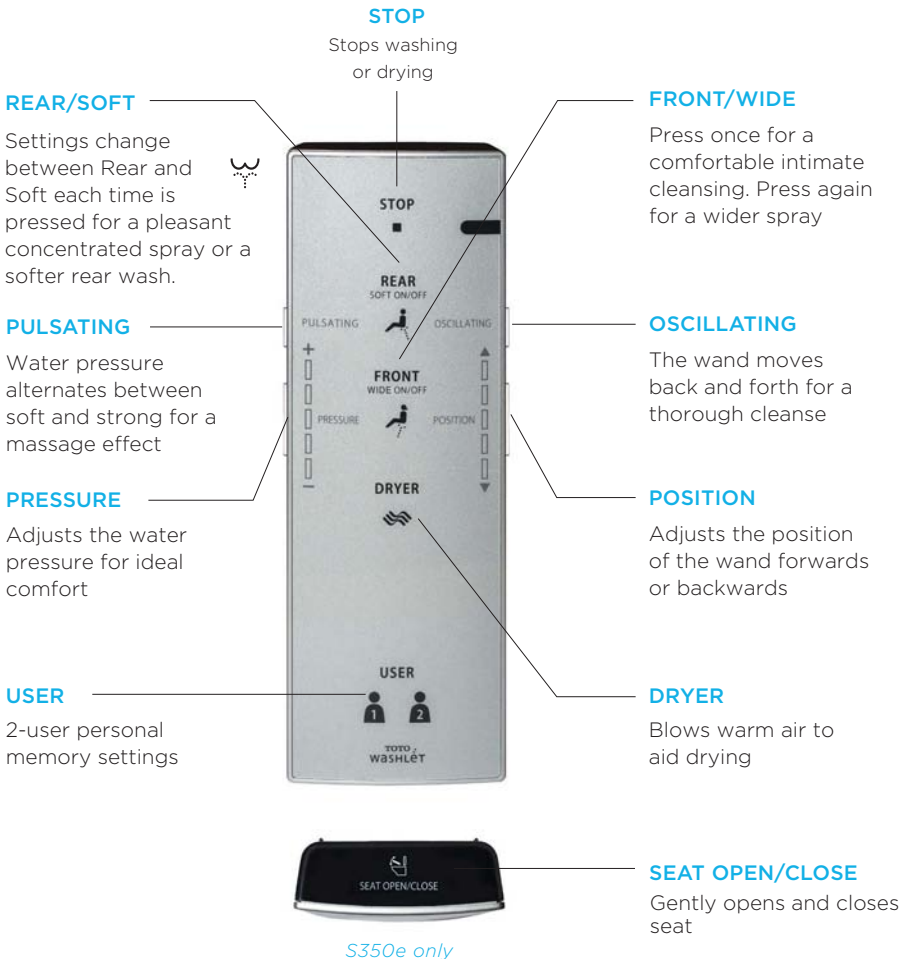

HOW THE REMOTE CONTROL WORKS

Easy and Convenient to Use.

WASHLET® G5A, S7A & S7 models

*S7A only

**Auto Flush buttons provided with Auto Flush Kits

HOW THE REMOTE CONTROL WORKS

Easy and Convenient to Use.

WASHLET® S350e, S300e, & C200 models