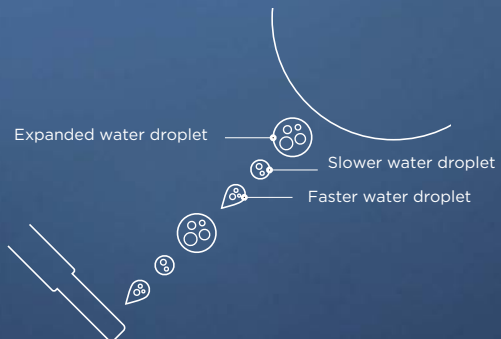

REAR SPRAY

REAR SOFT SPRAY

FRONT SPRAY

WIDE FRONT SPRAY

CLEANSING FUNCTIONS

WITH THE TOUCH OF A BUTTON, A WAND EXTENDS FROM UNDER THE SEAT FOR SOOTHING WARM-WATER CLEANSING.

How WASHLET® works

AIR-IN WONDER-WAVE® technology is the precise, pleasant, air rich stream that keeps you clean. As water is fired at different speeds, small droplets collide with larger ones, combining and expanding as the droplets fill with more air. The injection of air enlarges water droplets around 30%.

EWATER+® FOR WAND

EWATER+® FOR BOWL
S7A and S7 only

The wand washes itself inside and out with EWATER+ to maintain hygienic conditions.

Prevents the accumulation of waste on bowl. EWATER+ reduces waste and dirt you can't see.