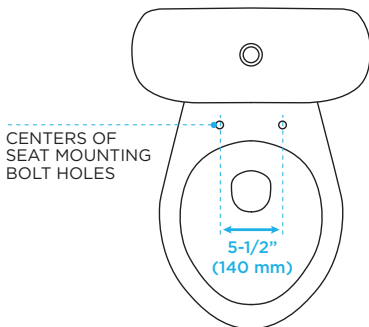

Easy and Convenient to Use.

WASHLET C2 model

WASHLET A2 model

WASHLET® INSTALLATION REQUIREMENTS

When your existing toilet is in need of an upgrade.

The following four-part diagram details the approximate measurements and requirements for installing most WASHLET models on existing toilets. Note that some styles of toilets may not allow the WASHLET to fit properly due to certain contours where the tank meets the bowl.

ELONGATED FRONT WASHLET

1. Elongated seats approximately 18-1/2 inches (470 mm) from mounting holes to front of bowl.

2. Minimum of 2 inches (50 mm) from front face of tank to the center of mounting holes.