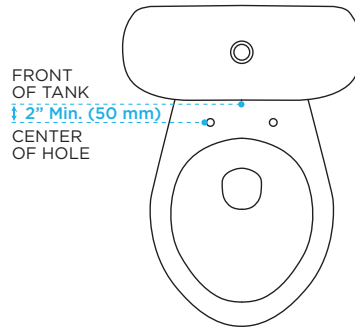

Easy and Convenient to Use.

WASHLET C2 model

WASHLET A2 model

WASHLET® INSTALLATION REQUIREMENTS

When your existing toilet is in need of an upgrade.

The following four-part diagram details the approximate measurements and requirements for installing most WASHLET models on existing toilets. Note that some styles of toilets may not allow the WASHLET to fit properly due to certain contours where the tank meets the bowl.

ELONGATED FRONT WASHLET

1. Elongated seats approximately 18-1/2 inches (470 mm) from mounting holes to front of bowl.

2. Minimum of 2 inches (50 mm) from front face of tank to the center of mounting holes.