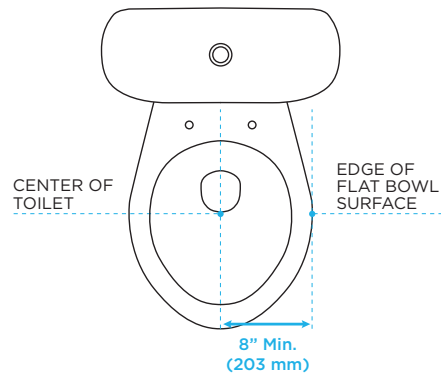

ELONGATED FRONT WASHLET

1. Elongated seats approximately 18-1/2 inches (470 mm) from mounting holes to front of bowl.

2. Minimum of 2 inches (50 mm) from front face of tank to the center of mounting holes.

3. Approximately 5-1/2 inches (140 mm) from the centers of the seat mounting holes.

4. Minimum of 8 inches (203 mm) of open space from center of toilet to edge of flat bowl surface.

ROUND FRONT WASHLET

1. Round seats approximately 16-1/2 inches (420 mm) from mounting holes to front of bowl.