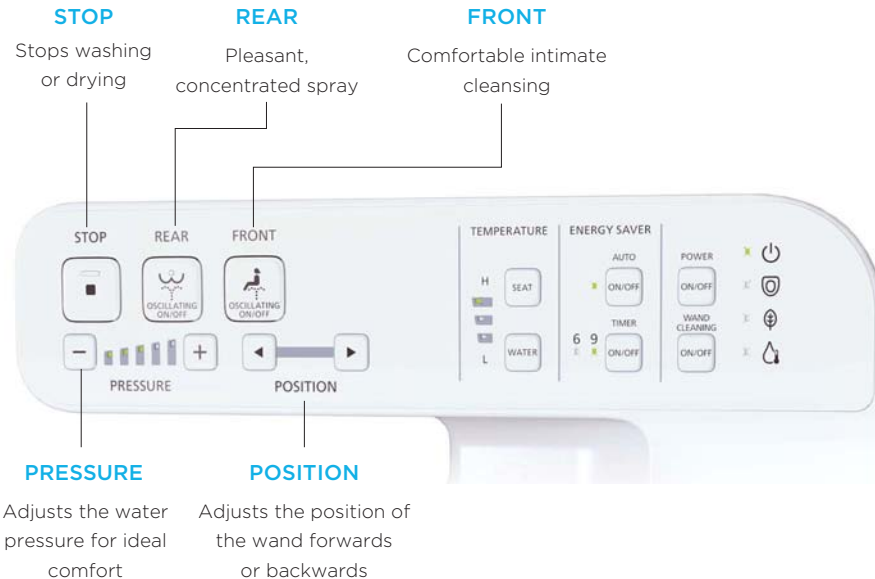

WASHLET A2 model