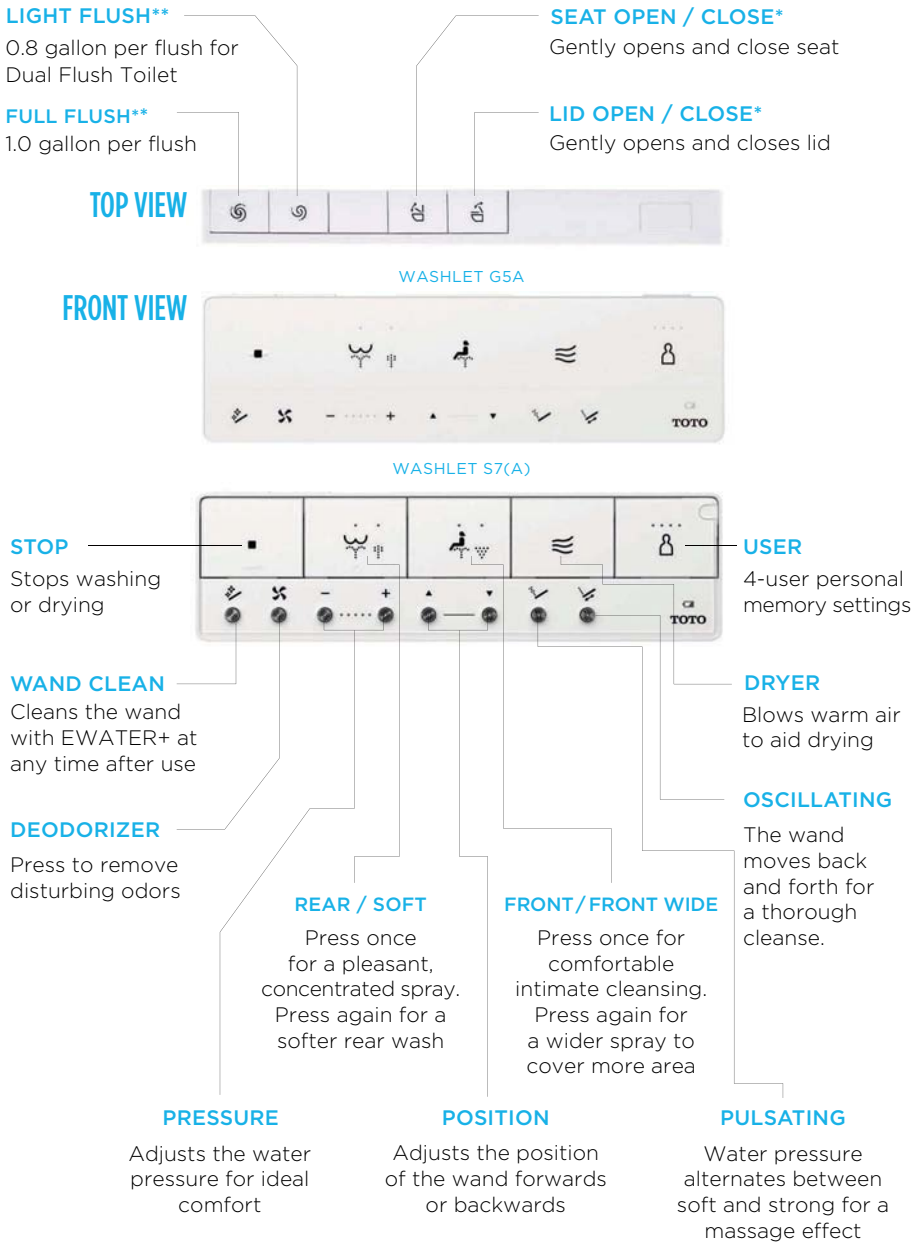

WARM AIR DRYING

PREMIST®

Enjoy the ease and comfort of drying with the temperature-adjustable warm-air dryer.

To ensure waste washes away easily, a film of water keeps waste from clinging to the toilet bowl.

HOW THE REMOTE CONTROL WORKS

Easy and Convenient to Use.

WASHLET® G5A, S7A & S7 models

*S7A only

**Auto Flush buttons provided with Auto Flush Kits

HOW THE REMOTE CONTROL WORKS

Easy and Convenient to Use.

WASHLET® S350e, S300e, & C200 models