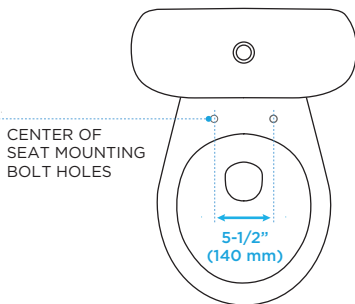

ROUND FRONT WASHLET

1. Round seats approximately 16-1/2 inches (420 mm) from mounting holes to front of bowl.

2. Minimum requirement for front face of tank to the center of mounting holes:
  S7(A), C2, & C5: 2" (51 mm)
  C100 & C200: 2-1/2" (64 mm)
  S350e & S300e: 1-3/4" (45 mm)

3. Approximately 5-1/2 inches (140 mm) from the centers of the seat mounting holes.