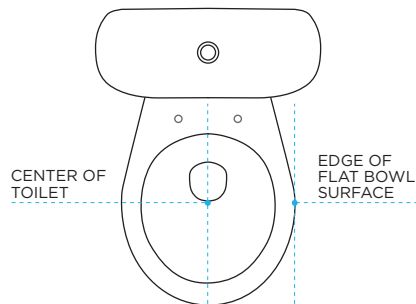

3. Approximately 5-1/2 inches (140 mm) from the centers of the seat mounting holes.