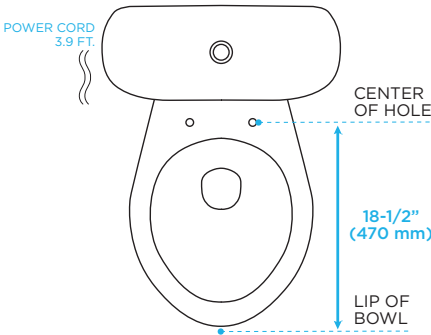

Easy and Convenient to Use.

WASHLET C2 model

WASHLET A2 model

WASHLET® INSTALLATION REQUIREMENTS

When your existing toilet is in need of an upgrade.

The following four-part diagram details the approximate measurements and requirements for installing most WASHLET models on existing toilets. Note that some styles of toilets may not allow the WASHLET to fit properly due to certain contours where the tank meets the bowl.

ELONGATED FRONT WASHLET

1. Elongated seats approximately 18-1/2 inches (470 mm) from mounting holes to front of bowl.

2. Minimum of 2 inches (50 mm) from front face of tank to the center of mounting holes.