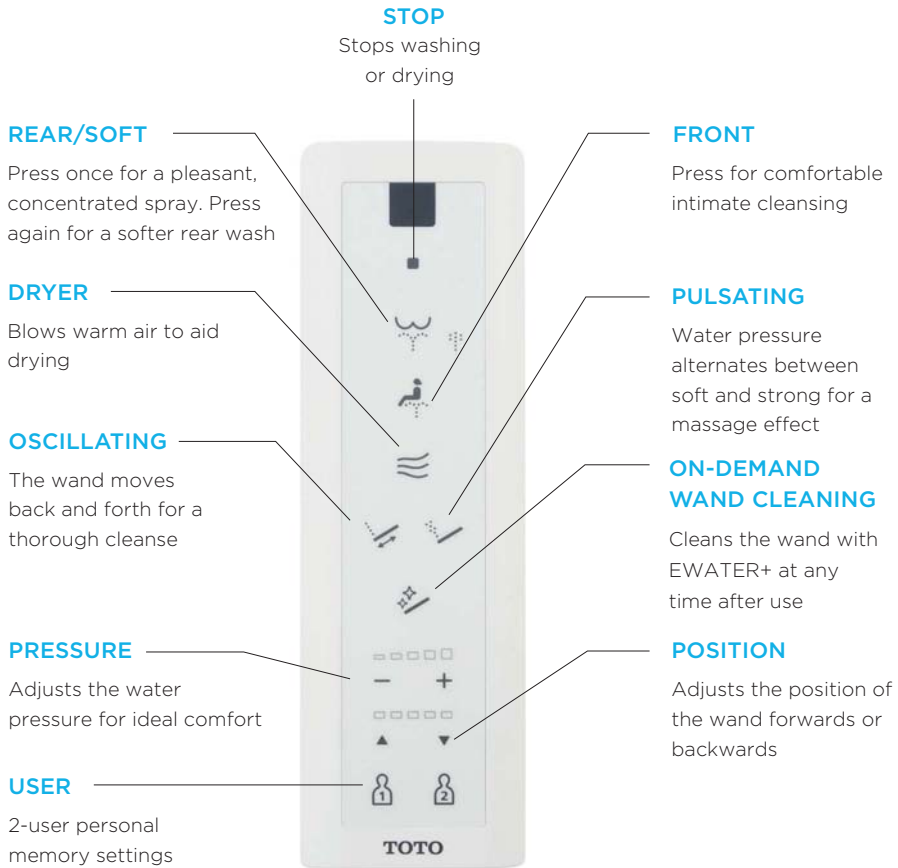

HOW THE REMOTE CONTROL WORKS

Easy and Convenient to Use.

WASHLET® G450 and C5 models

Back side of remote contains temperature controls